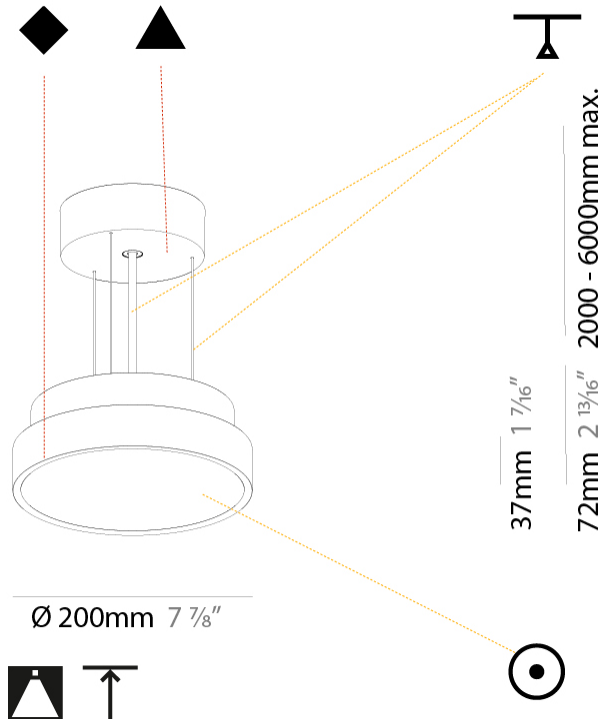

GENERAL

Series: Sign Diva
Subseries: Sign Diva
Brand: Prolicht
Division: Architectural
Mounting Type: Suspension
Mounting Location: Ceiling
Subcategory: Pendant

PHYSICAL

Shape: Round
Diameter (mm): 200
Diameter (in): 7 7/8
Height (mm): 72
Height (in): 2 13/16
Max. Overall Height (mm): 2072
Max. Overall Height (in): 81 9/16
Light Distribution: Direct
Weight (kg): 1.732
Weight (lbs): 3.818
Diffuser: PMMA - Opal / Micro-Prism / Sparkling Secret / Vintage Industrial with Shine Ring
Fixture Finish: SSR / BKV / CWI / CRY / HAB / UFT / ITA / RUA / FTG / MYG / LOD / PUS / FRO / FUP / KIA / POP / BLS / SPG / MEY / GOH / GUM / CHC / COM / ABZ / JAG / OBR / MOS / ROR
Fixture Material: Extruded Aluminum / Steel
Cable Details: 2000mm or 6000mm Transparent Cable

ELECTRICAL

Lamp Type: LED (Zhaga Standard)
Input Wattage (W): 12.1
Total Output Wattage (W): 11
Dimming: Tri-Mode (Non-Dimming and Phase Dimming (120Vac only) and 0-10V Dimming)
Driver Included: Yes
Driver Location: Integrated
Driver Type: Constant Current - Universal
Driver Class: Class 2
Input Voltage (V): 120 - 277
Constant Current (MA): 350

LED

Color Temperature (°K): 2700 / 3000 / 3500 / 4000
Max. Delivered Lumen (lm): 776 / 970 / 980 / 1000
CRI: >90 CRI
Lamp Life (hrs): 50000

OPTICAL

RATINGS AND CERTIFICATIONS

Certified By: Certified for North American Standards
IP rating: IP20

A