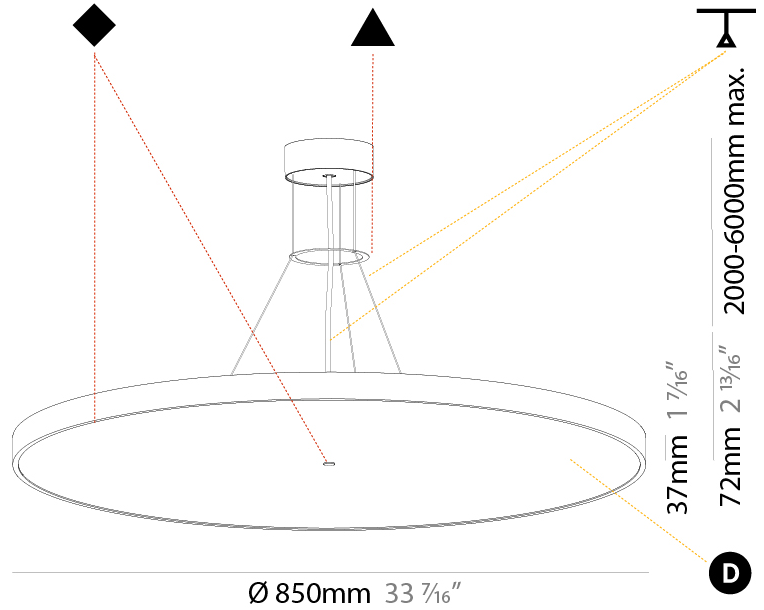

GENERAL

Series: Sign Diva
Subseries: Sign Diva
Brand: Prolicht
Division: Architectural
Mounting Type: Suspension
Mounting Location: Ceiling
Subcategory: Pendant

PHYSICAL

Shape: Round
Diameter (mm): 850
Diameter (in): 33 7/16
Height (mm): 72
Height (in): 2 13/16
Max. Overall Height (mm): 6072
Max. Overall Height (in): 239 7/16
Light Distribution: Direct / Indirect
Weight (kg): 14.868
Weight (lbs): 32.78
Diffuser: PMMA - Opal / Micro-Prism / Sparkling Secret / Vintage Industrial
Fixture Finish: SSR / BKV / CWI / CRY / HAB / UFT / ITA / RUA / FTG / MYG / LOD / PUS / FRO / FUP / KIA / POP / BLS / SPG / MEY / GOH / GUM / CHC / COM / ABZ / JAG / OBR / MOS / ROR
Fixture Material: Extruded Aluminum / Steel
Cable Details: 2000mm or 6000mm Transparent Cable

ELECTRICAL

Lamp Type: LED (Zhaga Standard)
Input Wattage (W): 118.8
Total Output Wattage (W): 94.8
Dimming: Tri-Mode (Non-Dimming and Phase Dimming (120Vac only) and 0-10V Dimming)
Driver Included: Yes
Driver Location: Integrated
Driver Type: Constant Current - Universal
Driver Class: Class 2
Input Voltage (V): 120 - 277
Constant Current (MA): 600 / 350

LED

Color Temperature (°K): 2700 / 3000 / 3500 / 4000
Max. Delivered Lumen (lm): 9880 / 12310 / 12554 / 12810
CRI: >90 CRI
Lamp Life (hrs): 50000

OPTICAL

RATINGS AND CERTIFICATIONS

Certified By: Certified for North American Standards
IP rating: IP20