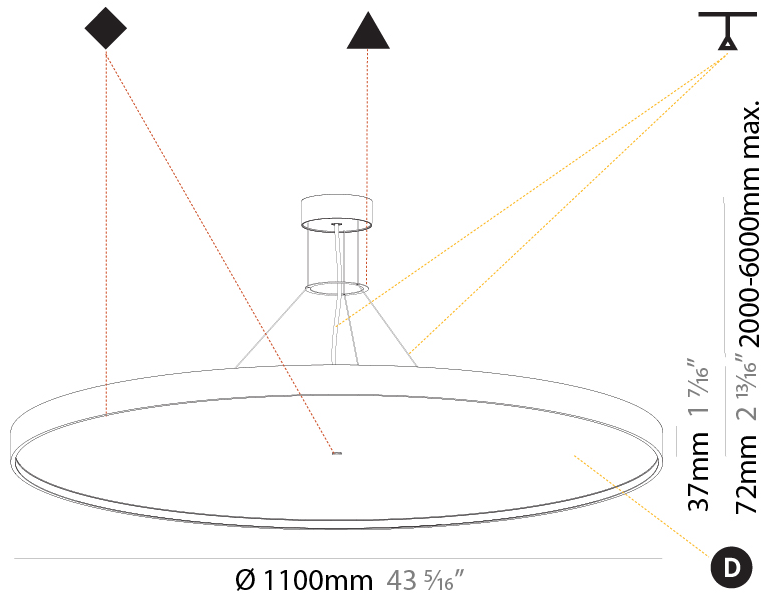

GENERAL

Series: Sign Diva
Subseries: Sign Diva
Brand: Prolicht
Division: Architectural
Mounting Type: Suspension
Mounting Location: Ceiling
Subcategory: Pendant

PHYSICAL

Shape: Round
Diameter (mm): 1100
Diameter (in): 43 ⁵/₁₆
Height (mm): 72
Height (in): 2 ¹³/₁₆
Light Distribution: Direct / Indirect
Weight (kg): 20.78
Weight (lbs): 45.81
Diffuser: PMMA - Opal / Micro-Prism / Sparkling Secret / Vintage Industrial
Fixture Finish: SSR / BKV / CWI / CRY / HAB / UFT / ITA / RUA / FTG / MYG / LOD / PUS / FRO / FUP / KIA / POP / BLS / SPG / MEY / GOH / GUM / CHC / COM / ABZ / JAG / OBR / MOS / ROR
Fixture Material: Extruded Aluminum / Steel
Cable Details: 2,000mm/78 3/4" or 6,000mm/236 1/4" Transparent Cable

ELECTRICAL

Lamp Type: LED (Zhaga Standard)
Input Wattage (W): 169.4 / 28.6
Total Output Wattage (W): 135 / 24
Dimming: Tri-Mode (Non-Dimming and Phase Dimming (120Vac only) and 0-10V Dimming)
Driver Included: Yes
Driver Location: Integrated
Driver Type: Constant Current - Universal
Driver Class: Class 2
Input Voltage (V): 120 - 277
Constant Current (MA): 600 / 350

LED

Color Temperature (*K): 2700 / 3000 / 3500 / 4000
Max. Delivered Lumen (lm): 20030 / 20610 / 21050 / 21480
CRI: >90 CRI
Lamp Life (hrs): 50000

OPTICAL

RATINGS AND CERTIFICATIONS

Certified By: Certified for North American Standards
IP rating: IP20