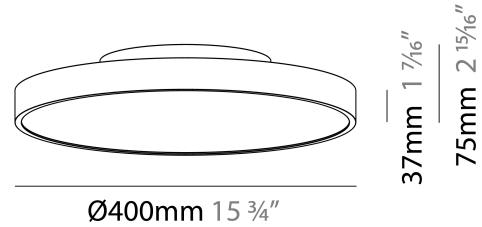

GENERAL

Series: Sign Diva
Subseries: Sign Diva
Brand: Prolicht
Division: Architectural
Mounting Type: Surface
Mounting Location: Ceiling
Subcategory: Ambient

PHYSICAL

Shape: Round
Diameter (mm): 400
Diameter (in): 15 ³/₄
Height (mm): 75
Height (in): 2 ¹⁵/₁₆
Light Distribution: Direct / Indirect
Weight (kg): 2.302
Weight (lbs): 5.075
Diffuser: Direct - PMMA - Opal/Micro-Prism/Sparkling Secret/Vintage Industrial with Shine Ring / Indirect - White/Yellow/Orange/Red/Blue/Green
Fixture Finish: SSR / BKV / CWI / CRY / HAB / UFT / ITA / RUA / FTG / MYG / LOD / PUS / FRO / FUP / KIA / POP / BLS / SPG / MEY / GOH / GUM / CHC / COM / ABZ / JAG / OBR / MOS / ROR
Fixture Material: Extruded Aluminum / Steel

ELECTRICAL

Lamp Type: LED (Zhaga Standard)
Input Wattage (W): 19.8
Total Output Wattage (W): 16
Dimming: Tri-Mode (Non-Dimming and Phase Dimming (120Vac only) and 0-10V Dimming)
Driver Included: Yes
Driver Location: Integrated
Driver Type: Constant Current - Universal
Driver Class: Class 2
Input Voltage (V): 120 - 277
Constant Current (MA): 500

LED

Color Temperature (°K): 3000 / 3500 / 4000
Max. Delivered Lumen (lm): 2280 / 2313 / 2360
CRI: >90 CRI
Lamp Life (hrs): 50000

OPTICAL

RATINGS AND CERTIFICATIONS

Certified By: Certified for North American Standards
IP rating: IP20