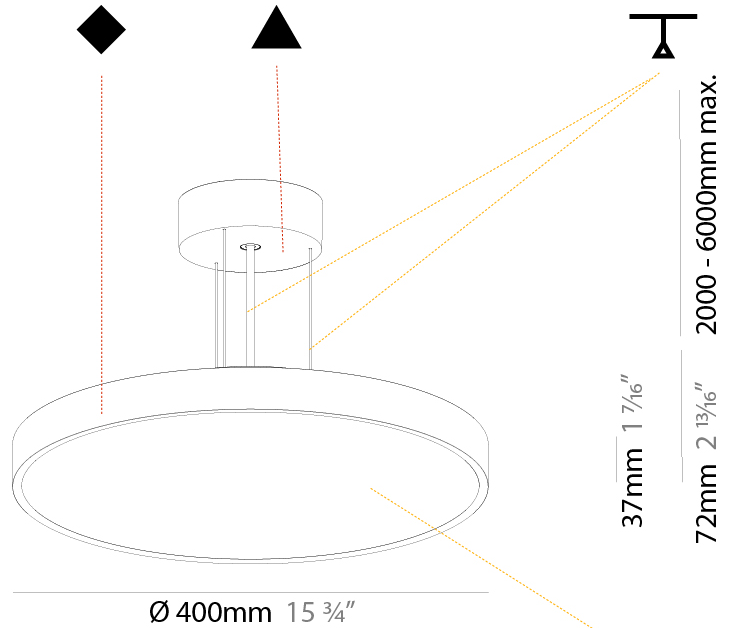

GENERAL

Series: Sign Diva
Subseries: Sign Diva
Brand: Prolicht
Division: Architectural
Mounting Type: Suspension
Mounting Location: Ceiling
Subcategory: Pendant

PHYSICAL

Shape: Round
Diameter (mm): 400
Diameter (in): 15 3/4
Height (mm): 72
Height (in): 2 13/16
Max. Overall Height (mm): 2072
Max. Overall Height (in): 81 9/16
Light Distribution: Direct
Weight (kg): 2.972
Weight (lbs): 6.55
Diffuser: PMMA - Opal / Micro-Prism / Sparkling Secret / Vintage Industrial with Shine Ring
Fixture Finish: SSR / BKV / CWI / CRY / HAB / UFT / ITA / RUA / FTG / MYG / LOD / PUS / FRO / FUP / KIA / POP / BLS / SPG / MEY / GOH / GUM / CHC / COM / ABZ / JAG / OBR / MOS / ROR
Fixture Material: Extruded Aluminum / Steel
Cable Details: 2000mm or 6000mm Transparent Cable

ELECTRICAL

Lamp Type: LED (Zhaga Standard)
Input Wattage (W): 19.8
Total Output Wattage (W): 16
Dimming: Tri-Mode (Non-Dimming and Phase Dimming (120Vac only) and 0-10V Dimming)
Driver Included: Yes
Driver Location: Integrated
Driver Type: Constant Current - Universal
Driver Class: Class 2
Input Voltage (V): 120 - 277
Constant Current (MA): 500

LED

Color Temperature (°K): 2700 / 3000 / 3500 / 4000
Max. Delivered Lumen (lm): 1160 / 1733 / 1741 / 1776
CRI: >90 CRI
Lamp Life (hrs): 50000

OPTICAL

RATINGS AND CERTIFICATIONS

Certified By: Certified for North American Standards
IP rating: IP20

PROJECT
TYPE
SPECIFIER
QUANTITY
DATE