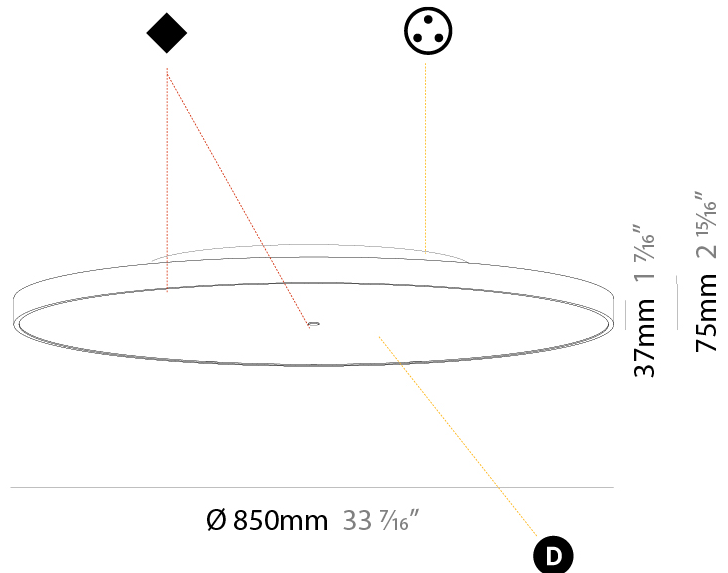

GENERAL

Series: Sign Diva
Subseries: Sign Diva
Brand: Prolicht
Division: Architectural
Mounting Type: Surface
Mounting Location: Ceiling
Subcategory: Ambient

PHYSICAL

Shape: Round
Diameter (mm): 850
Diameter (in): 33 ⁷/₁₆
Height (mm): 75
Height (in): 2 ¹⁵/₁₆
Light Distribution: Direct / Indirect
Weight (kg): 12.906
Weight (lbs): 28.453
Diffuser: Direct - PMMA - Opal/Micro-Prism/Sparkling Secret/Vintage Industrial with Shine Ring / Indirect - White/Yellow/Orange/Red/Blue/Green
Fixture Finish: SSR / BKV / CWI / CRY / HAB / UFT / ITA / RUA / FTG / MYG / LOD / PUS / FRO / FUP / KIA / POP / BLS / SPG / MEY / GOH / GUM / CHC / COM / ABZ / JAG / OBR / MOS / ROR
Fixture Material: Extruded Aluminum / Steel

ELECTRICAL

Lamp Type: LED (Zhaga Standard)
Input Wattage (W): 96.8
Total Output Wattage (W): 76.8
Dimming: Tri-Mode (Non-Dimming and Phase Dimming (120Vac only) and 0-10V Dimming)
Driver Included: Yes
Driver Location: Integrated
Driver Type: Constant Current - Universal
Driver Class: Class 2
Input Voltage (V): 120 - 277
Constant Current (MA): 600

LED

Color Temperature (*K): 3000 / 3500 / 4000
Max. Delivered Lumen (lm): 11160 / 11388 / 11620
CRI: >90 CRI
Lamp Life (hrs): 50000

OPTICAL

RATINGS AND CERTIFICATIONS

Certified By: Certified for North American Standards
IP rating: IP20