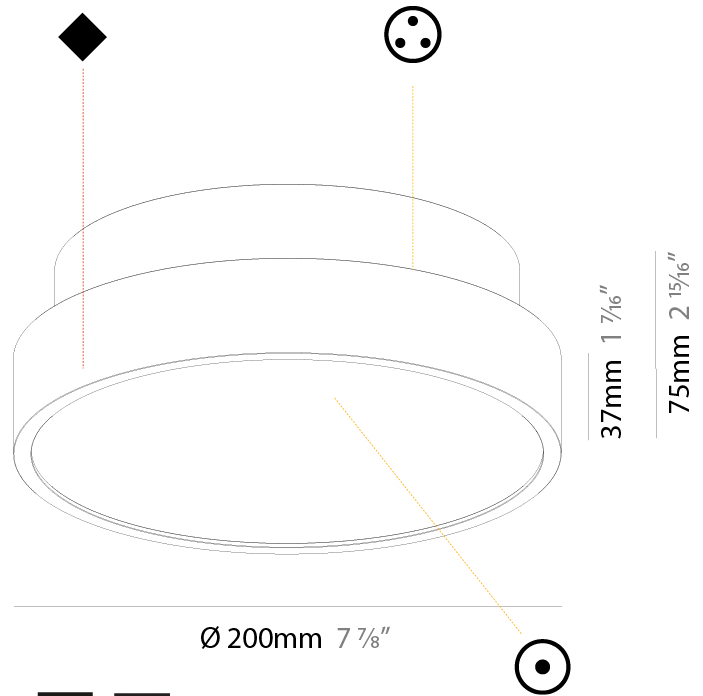

GENERAL

Series: Sign Diva
Subseries: Sign Diva
Brand: Prolicht
Division: Architectural
Mounting Type: Surface
Mounting Location: Ceiling
Subcategory: Ambient

PHYSICAL

Shape: Round
Diameter (mm): 200
Diameter (in): 7 7/8
Height (mm): 75
Height (in): 2 15/16
Light Distribution: Direct / Indirect
Weight (kg): 1.12
Weight (lbs): 2.469
Diffuser: Direct - PMMA - Opal/Micro-Prism/Sparkling Secret/Vintage Industrial with Shine Ring / Indirect - White/Yellow/Orange/Red/Blue/Green
Fixture Finish: SSR / BKV / CWI / CRY / HAB / UFT / ITA / RUA / FTG / MYG / LOD / PUS / FRO / FUP / KIA / POP / BLS / SPG / MEY / GOH / GUM / CHC / COM / ABZ / JAG / OBR / MOS / ROR
Fixture Material: Extruded Aluminum / Steel

ELECTRICAL

Lamp Type: LED (Zhaga Standard)
Input Wattage (W): 12.1
Total Output Wattage (W): 11
Dimming: Tri-Mode (Non-Dimming and Phase Dimming (120Vac only) and 0-10V Dimming)
Driver Included: Yes
Driver Location: Integrated
Driver Type: Constant Current - Universal
Driver Class: Class 2
Input Voltage (V): 120 - 277
Constant Current (MA): 350

LED

Color Temperature (°K): 3000 / 3500 / 4000
Max. Delivered Lumen (lm): 1100 / 1117 / 1140
CRI: >90 CRI
Lamp Life (hrs): 50000

OPTICAL

RATINGS AND CERTIFICATIONS

Certified By: Certified for North American Standards
IP rating: IP20