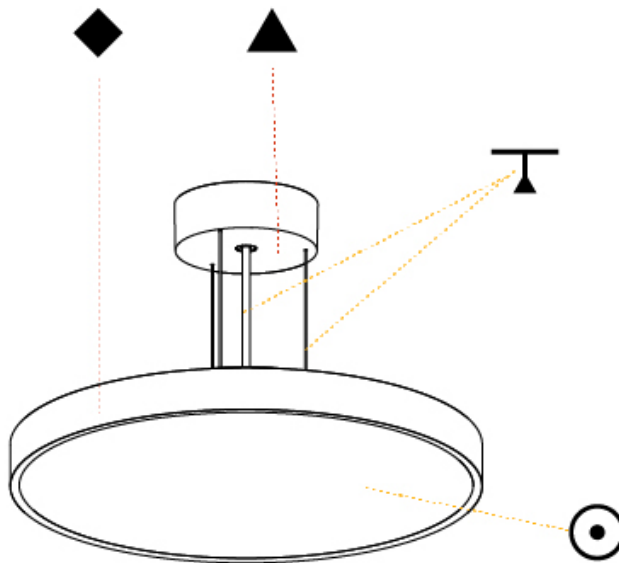

SIGN DIVA SUSPENSION

A300002-

PROJECT
TYPE
SPECIFIER
QUANTITY
DATE

A