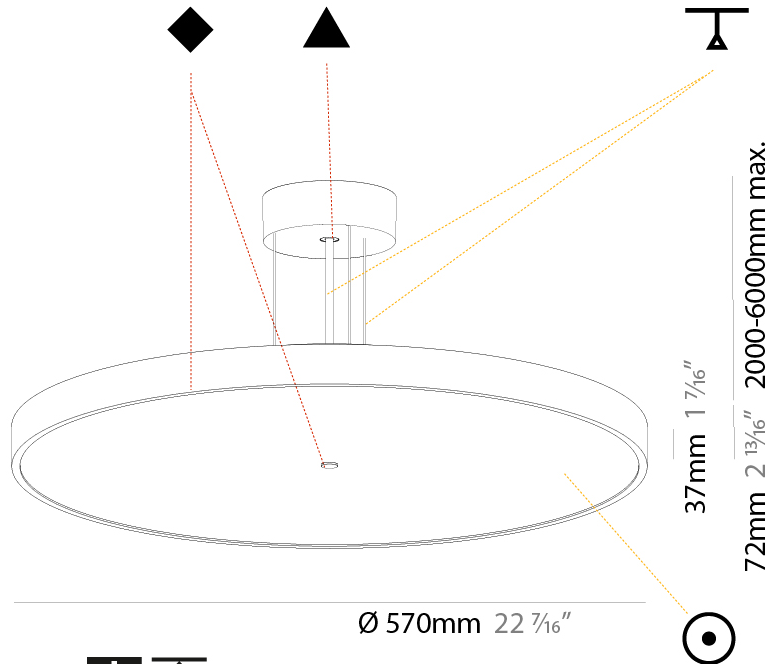

GENERAL

Series: Sign Diva
Subseries: Sign Diva
Brand: Prolicht
Division: Architectural
Mounting Type: Suspension
Mounting Location: Ceiling
Subcategory: Pendant

PHYSICAL

Shape: Round
Diameter (mm): 570
Diameter (in): 22 7/16
Height (mm): 72
Height (in): 2 13/16
Max. Overall Height (mm): 6072
Max. Overall Height (in): 239 1/16
Light Distribution: Direct
Weight (kg): 7.802
Weight (lbs): 17.2
Diffuser: PMMA - Opal / Micro-Prism / Sparkling Secret / Vintage Industrial with Shine Ring
Fixture Finish: SSR / BKV / CWI / CRY / HAB / UFT / ITA / RUA / FTG / MYG / LOD / PUS / FRO / FUP / KIA / POP / BLS / SPG / MEY / GOH / GUM / CHC / COM / ABZ / JAG / OBR / MOS / ROR
Fixture Material: Extruded Aluminum / Steel
Cable Details: 2000mm or 6000mm Transparent Cable

ELECTRICAL

Lamp Type: LED (Zhaga Standard)
Input Wattage (W): 58.3
Total Output Wattage (W): 53
Dimming: Tri-Mode (Non-Dimming and Phase Dimming (120Vac only) and 0-10V Dimming)
Driver Included: Yes
Driver Location: Integrated
Driver Type: Constant Current - Universal
Driver Class: Class 2
Input Voltage (V): 120 - 277
Constant Current (MA): 350

LED

Color Temperature (°K): 2700 / 3000 / 3500 / 4000
Max. Delivered Lumen (lm): 5060 / 6120 / 6233 / 6360
CRI: >90 CRI
Lamp Life (hrs): 50000

OPTICAL

RATINGS AND CERTIFICATIONS

Certified By: Certified for North American Standards
IP rating: IP20

A