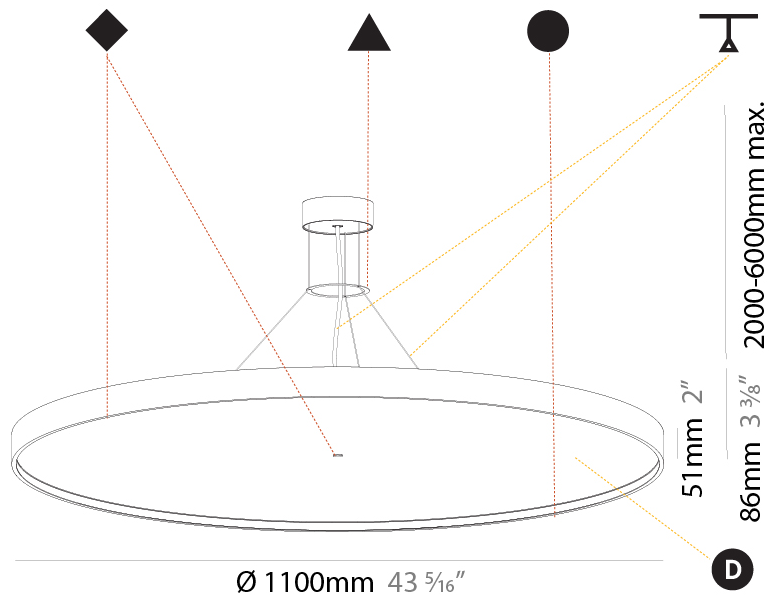

OPTICAL

RATINGS AND CERTIFICATIONS

Certified By: Certified for North American Standards
IP rating: IP20