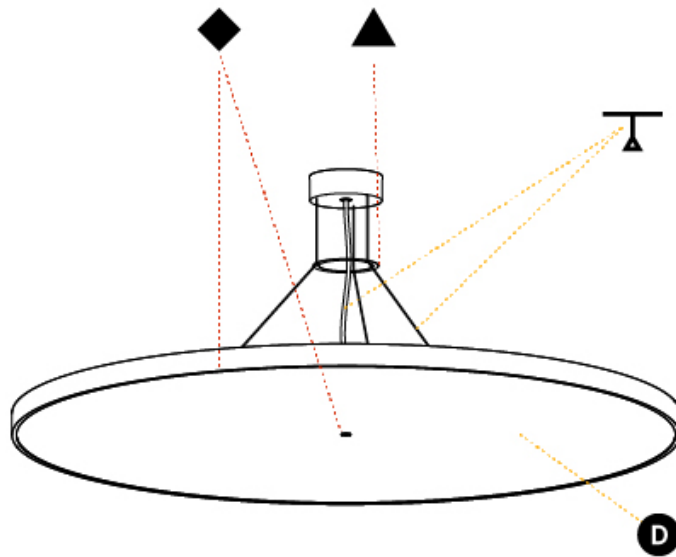

SIGN DIVA SUSPENSION

A300009-

PROJECT	_____
TYPE	_____
SPECIFIER	_____
QUANTITY	_____
DATE	_____

A