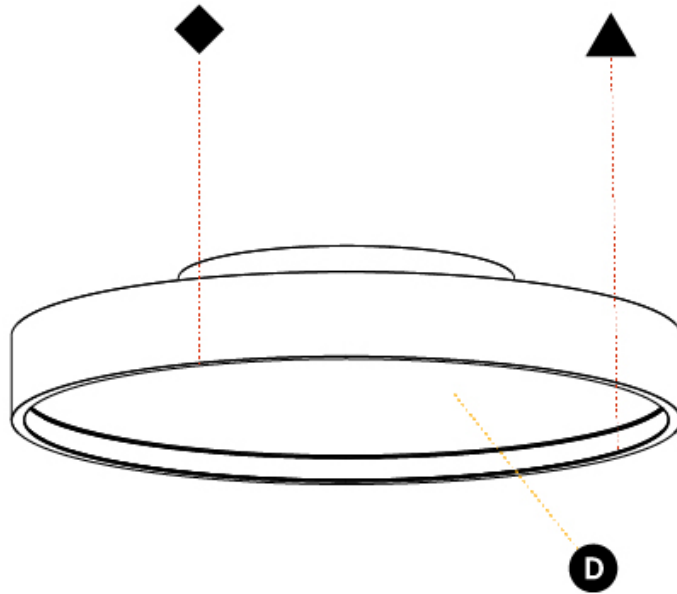

A3D101-

PROJECT	_____
TYPE	_____
SPECIFIER	_____
QUANTITY	_____
DATE	_____